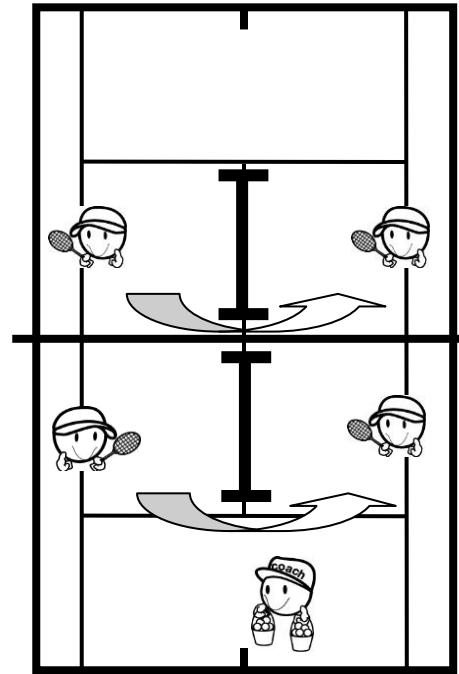

Maxi-Net Instructions

U.S. Patent No. 9545551
(for nets with oval tubing)

ONCOURT OFFCOURT
GAME CHANGERS

Note: Assemble and disassemble the Maxi-Net with ease by leaving the net over the end posts and simply rolling the net up into the carry case. All pole measurements below are lengths before assembly.

ASSEMBLY: Connect colors as shown to assemble the frame. Next, slip the net sleeves over the vertical posts, **slightly** pushing the posts inwards as needed to ease tension during assembly. Use the Velcro straps at the top of the net to fine tune the tension.