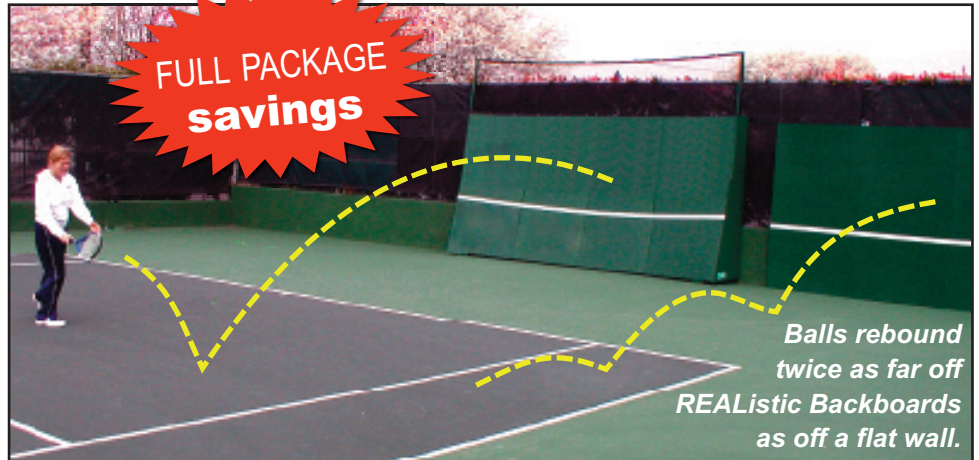

REAListic Tennis Backboards

DID YOU KNOW?

These are the only backboards with an arc that allow players to serve and volley all by themselves!

The 8' x 12' units can be installed on a driveway, using only 1/10th the space of a full-sized tennis court.

In one hour of backboard practice you can hit 1,800 balls compared to 650 an hour on a ball machine or 150 during an average hour of match play.

DUAL-CURVED BACKBOARDS	SKU	MSRP
8' x 8' Dual-Curved Backboard	CEBB8	\$1,675
8' x 8' Containment Net	CEBB8N	\$180
8' x 8' Full Package, SAVE \$80	CEBB8FP	\$1,775
8' x 8' Fence Adapter Kit	CEBB8FAP	\$190
8' x 12' Dual-Curved Backboard	CEBB12	\$2,395
8' x 12' Containment Net	CEBB12N	\$220
8' x 12' Full Package, SAVE \$70	CEBB12FP	\$2,545
8' x 16' Dual-Curved Backboard	CEBB16	\$3,145
8' x 16' Containment Net	CEBB16N	\$250
8' x 16' Full Package, SAVE \$40	CEBB16FP	\$3,355

STRAIGHT-TILT BACKBOARDS	SKU	MSRP
8' x 8' Straight-Tilt Backboard	CEBB8E	\$1,275
8' x 8' Sound Reduction Kit	CEBB8S	\$300
8' x 8' Containment Net	CEBB8N	\$180
8' x 8' Full Package, SAVE \$50	CEBB8FPE	\$1,705
8' x 8' Fence Adapter Kit	CEBB8FAP	\$190
8' x 12' Straight-Tilt Backboard	CEBB12E	\$1,585
8' x 12' Sound Reduction Kit	CEBB12S	\$435
8' x 12' Containment Net	CEBB12N	\$220
8' x 12' Full Package, SAVE \$95	CEBB12FPE	\$2,145
8' x 16' Straight-Tilt Backboard	CEBB16E	\$2,115
8' x 16' Sound Reduction Kit	CEBB16S	\$575
8' x 16' Containment Net	CEBB16N	\$250
8' x 16' Full Package, SAVE \$85	CEBB16FPE	\$2,855

DUAL-CURVED SERIES

REAListic Backboards are the only tilted and dual-curved tennis backboards. They rebound balls with extraordinary realism compared to flat walls (see photo). The curved outside panels also rebound balls back into play unlike flat walls which angle balls away from the hitter.