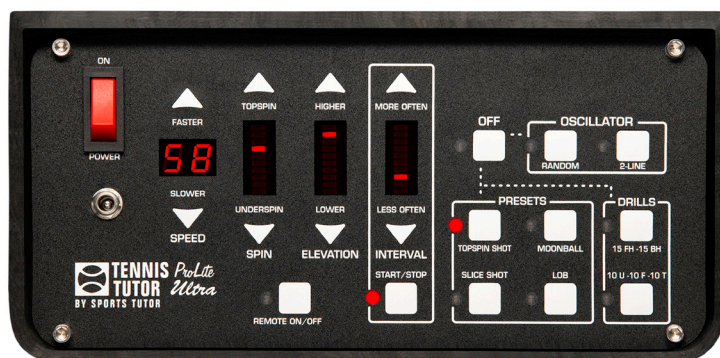

ProLite Plus

The ProLite Plus makes hitting against topspin as easy as pushing a button. Just push the TOPSPIN button 'ON' and ProLite Plus automatically adds a medium amount of topspin to all shots. ProLite Plus includes built-in towing wheels and handle for easy transport.

OPTIONAL FEATURES

2-Button remote – Starts / stops ball delivery, and controls side-to-side position of ball throws. (\$200)

ProLite Ultra SPECIAL FEATURES

- **Four PRESET SHOTS:** Topspin, Slice, Moonball, Lob. All PRESET shots are customizable so you can modify the speed, spin, elevation and interval. Your modified settings will be automatically stored.
- **Two PRE-PROGRAMMED DRILLS:** 1) Shoots 15 medium-paced shots to the forehand side, then 15 to the backhand side, then repeats. 2) Shoots 10 shots with underspin, then 10 flat shots with no spin, then 10 shots with topspin, then repeats. All shots in both DRILLS are customizable.
- **Electronic Elevation with a Bar Graph Display.**
- **Random and 2-Line Oscillator features.**

ADDITIONAL REMOTE OPTIONS FOR ULTRA MODEL

Multi-Function Remotes – Wireless control of all functions just like you were using the actual control panel. (\$300)

- **FM Multi-Function Remote** – Small handheld unit.
- **Phone Multi-Function Remote** – Requires free App download. Available for both Apple and Android phones. Automatically connects instantly via bluetooth with no need for a wireless broadband connection. If this option is purchased a bluetooth receiver is installed in the machine.