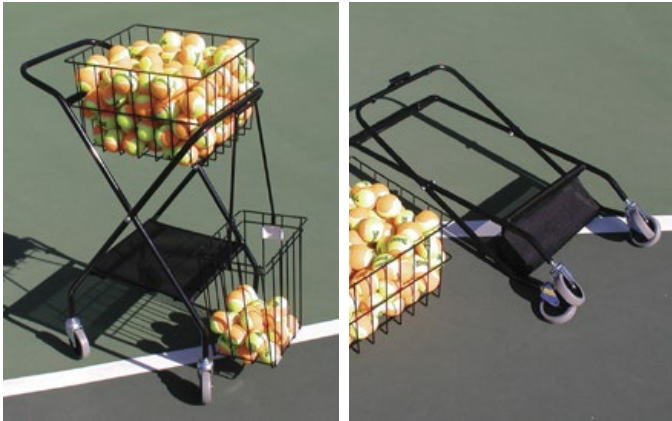

GAME CHANGING CARTS

Reliable ball carts for tennis and pickleball

Compare and contrast cart features to choose the perfect cart for your needs.

PRODUCT	WEIGHT	BALL CAPACITY (TENNIS)	BALL CAPACITY (PICKLEBALL)	FOLDABLE	FEATURES
 Deluxe Club Cart	36.4 lbs.	325	250	no	<ul style="list-style-type: none"> Ergonomic basket Two lower storage trays 4" wheels
 Coach's Cart	29 lbs.	250	200	yes frame folds to 54" length	<ul style="list-style-type: none"> Coated aluminum frame and basket Bottom storage tray 4" wheels
 Mini Coach's Cart	19 lbs.	150	100	yes frame folds to 43" length	<ul style="list-style-type: none"> Compact design Bottom storage tray 4" wheels
 Quick Cart Plus	12 lbs.	150	100	yes frame folds to 36" length	<ul style="list-style-type: none"> Removable canvas pouch Zippered carry case for frame 3" wheels

Learn more about our ball carts

Deluxe Club Cart

Our Deluxe Club Cart is the perfect height to eliminate back strain with an ergonomic ball feeding height. Our large capacity cart has high quality 4" wheels, water bottle/phone compartment, lower storage trays, removable mesh divider, and lockable lid. Attachable hopper sold separately.

[ORDER ONLINE](#)

Coach's Cart

Our Coach's Cart sets the industry standard for full-sized traveling carts. Experience quality features like a heavy duty powder-coated frame, easy-glide 4" rubber wheels, nylon tray, lockable lid and removable mesh ball divider. Attachable hopper sold separately.

[ORDER ONLINE](#)

Mini Coach's Cart

The Mini Coach's Cart is the smaller version of the Coach's Cart. The removable basket makes putting the cart in your car or pouring balls into a ball machine quick and easy. All carts include a removable mesh ball divider. Attachable hopper sold separately.