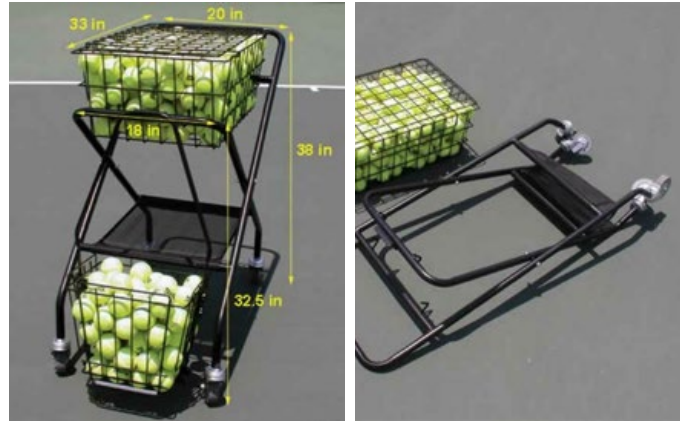

GAME CHANGING CARTS

Reliable ball carts for tennis and pickleball

Compare and contrast cart features to choose the perfect cart for your needs.

PRODUCT	WEIGHT	BALL CAPACITY (TENNIS)	BALL CAPACITY (PICKLEBALL)	FOLDABLE	FEATURES
 Deluxe Club Cart	36.4 lbs.	325	250	no	<ul style="list-style-type: none"> Ergonomic basket Two lower storage trays 4" wheels
 Coach's Cart	29 lbs.	250	200	yes frame folds to 54" length	<ul style="list-style-type: none"> Coated aluminum frame and basket Bottom storage tray 4" wheels
 Mini Coach's Cart	19 lbs.	150	100	yes frame folds to 43" length	<ul style="list-style-type: none"> Compact design Bottom storage tray 4" wheels
 Quick Cart Plus	12 lbs.	150	100	yes frame folds to 36" length	<ul style="list-style-type: none"> Removable canvas pouch Zippered carry case for frame 3" wheels

Learn more about our ball carts

Deluxe Club Cart

Our Deluxe Club Cart is the perfect height to eliminate back strain with an ergonomic ball feeding height. Our large capacity cart has high quality 4" wheels, water bottle/phone compartment, lower storage trays, removable mesh divider, and lockable lid. Attachable hopper sold separately.

[ORDER ONLINE](#)

Coach's Cart

Our Coach's Cart sets the industry standard for full-sized traveling carts. Experience quality features like a heavy duty powder-coated frame, easy-glide 4" rubber wheels, nylon tray, lockable lid and removable mesh ball divider. Attachable hopper sold separately.

[ORDER ONLINE](#)

Mini Coach's Cart

The Mini Coach's Cart is the smaller version of the Coach's Cart. The removable basket makes putting the cart in your car or pouring balls into a ball machine quick and easy. All carts include a removable mesh ball divider. Attachable hopper sold separately.