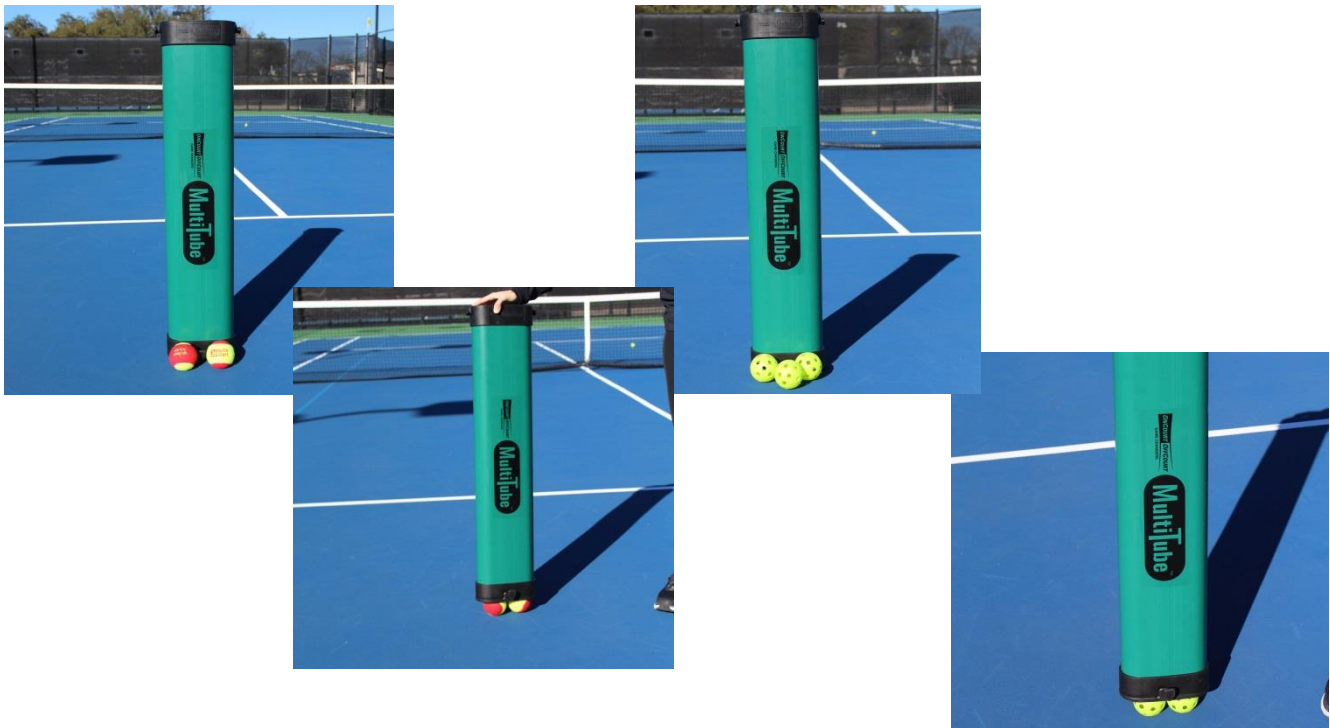

Our extremely durable MultiTube makes ball pick-up fun! It can pick up the red transition tennis balls, and Pickleballs! The flexible end caps are so soft they won't crack or harm the court surface. A rubber band at the end holds balls in place with the tube is laid flat. Each MultiTube also includes a shoulder strap for even easier transportability! Ball Capacity: 35.

*Please note that after filling the MultiTube half-way with Pickleballs, the tube will require a gentle “shake” to help the pick-up process.